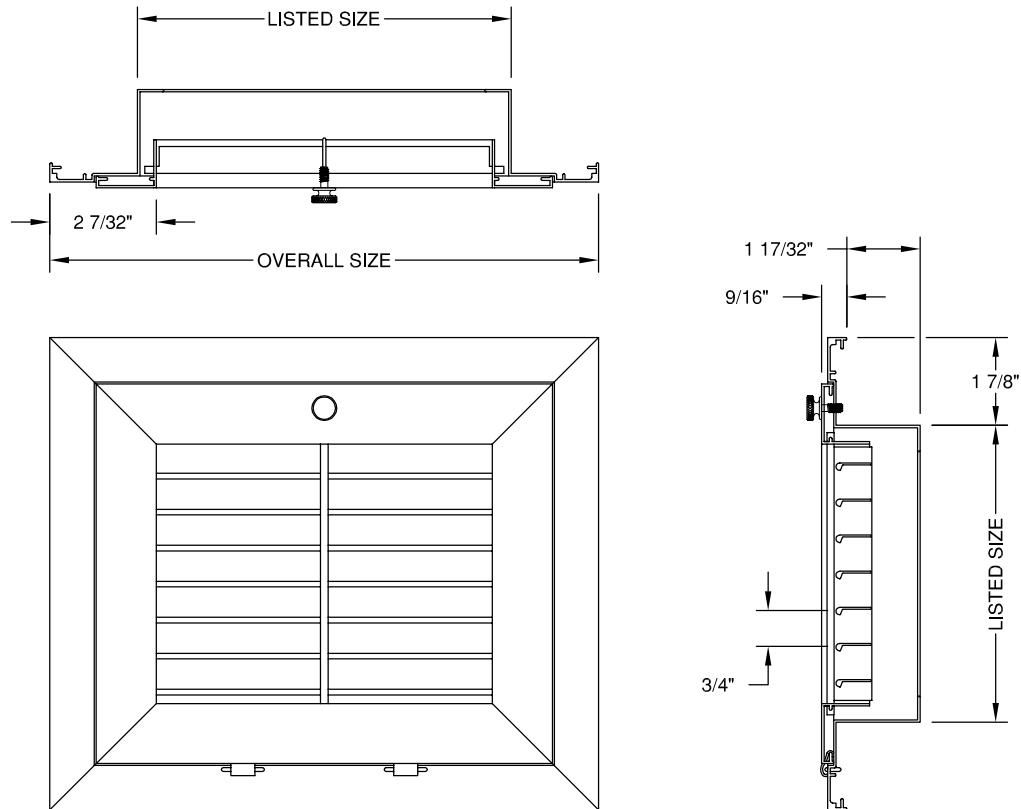

RETURN AIR FILTER GRILLE - TEE BAR

BLADES AT 40° ANGLE ON 3/4" CENTERS
WITH FILTER RACK

EXTRUDED ALUMINUM; 6063-T5

FINISH - SA (CLEAR ANODIZE) OR W (WHITE PAINTED)

T-BAR	LISTED SIZE	OVERALL
12 x 12	8 x 8	11 3/4 x 11 3/4
24 x 12	20 x 8	23 3/4 x 11 3/4
36 x 12	32 x 8	35 3/4 x 11 3/4
48 x 12	44 x 8	47 3/4 x 11 3/4
24 x 24	20 x 20	23 3/4 x 23 3/4
36 x 24	32 x 20	35 3/4 x 23 3/4
48 x 24	44 x 20	47 3/4 x 23 3/4
36 x 36	32 x 32	35 3/4 x 35 3/4
48 x 48	44 x 44	47 3/4 x 47 3/4

SIZE SCHEDULE

MODEL - GFXFSTB

DWG NO.

02HV066D

JOB NAME: _____

ENGINEER: _____

DATE:

2/12/03