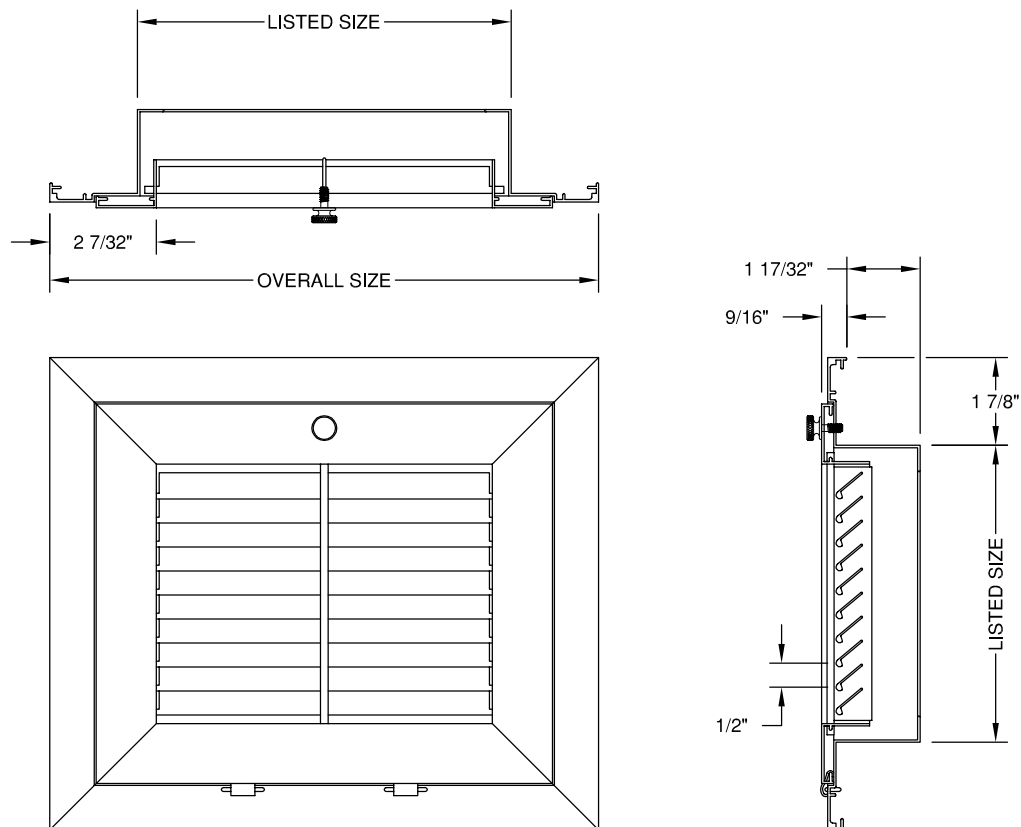

RETURN AIR FILTER GRILLE - TEE BAR

BLADES AT 40° ANGLE ON 1/2" CENTERS
WITH FILTER RACK

EXTRUDED ALUMINUM; 6063-T5

FINISH - SA (CLEAR ANODIZE) OR W (WHITE PAINTED)

T-BAR	LISTED SIZE	OVERALL
12 x 12	8 x 8	11 3/4 x 11 3/4
24 x 12	20 x 8	23 3/4 x 11 3/4
36 x 12	32 x 8	35 3/4 x 11 3/4
48 x 12	44 x 8	47 3/4 x 11 3/4
24 x 24	20 x 20	23 3/4 x 23 3/4
36 x 24	32 x 20	35 3/4 x 23 3/4
48 x 24	44 x 20	47 3/4 x 23 3/4
36 x 36	32 x 32	35 3/4 x 35 3/4
48 x 48	44 x 44	47 3/4 x 47 3/4

SIZE SCHEDULE

MODEL - GFXF5TB

DWG NO.

02HV064D

JOB NAME: _____

ENGINEER: _____

DATE:

2/12/03