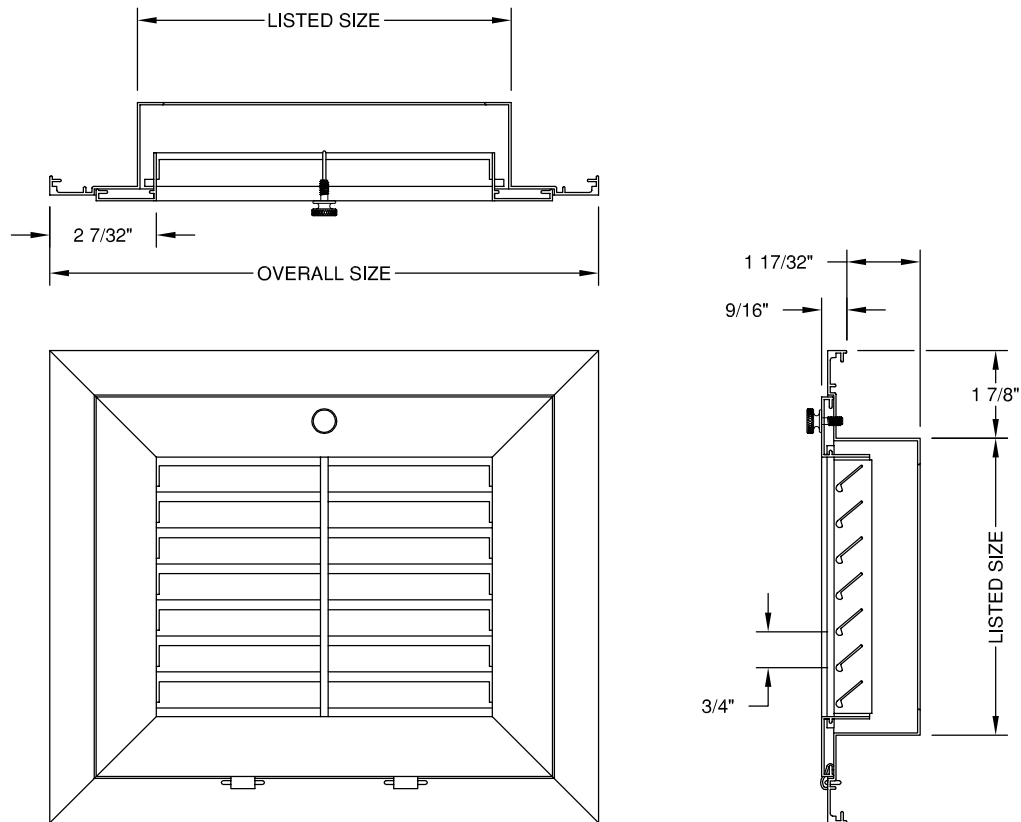

RETURN AIR FILTER GRILLE - TEE BAR

BLADES AT 40° ANGLE ON 3/4" CENTERS
WITH FILTER RACK

EXTRUDED ALUMINUM; 6063-T5

FINISH - SA (CLEAR ANODIZE) OR W (WHITE PAINTED)

T-BAR	LISTEDSIZE	OVERALL
12 x 12	8 x 8	11 3/4 x 11 3/4
24 x 12	20 x 8	23 3/4 x 11 3/4
36 x 12	32 x 8	35 3/4 x 11 3/4
48 x 12	44 x 8	47 3/4 x 11 3/4
24 x 24	20 x 20	23 3/4 x 23 3/4
36 x 24	32 x 20	35 3/4 x 23 3/4
48 x 24	44 x 20	47 3/4 x 23 3/4
36 x 36	32 x 32	35 3/4 x 35 3/4
48 x 48	44 x 44	47 3/4 x 47 3/4

SIZE SCHEDULE

MODEL - GFXFTB

DWG NO.

02HV062D

JOB NAME: _____

ENGINEER: _____

DATE:

2/12/03